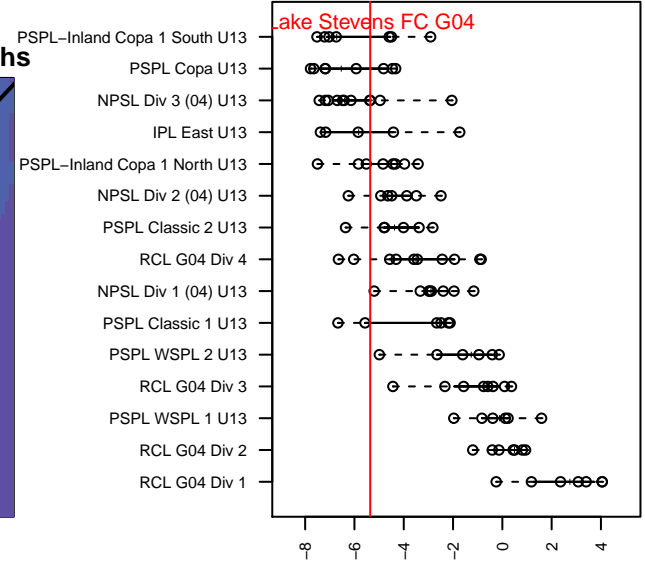

Lake Stevens FC G04

, WA
 G04 total strength=662
 attack=0.81 defense=0.48
 fall league = NPSL Div 3 (04) U13
 spr league = Spr NPSL (04) Div 2 U13

alt names used:
 Lake FC
 LAKE STEVENS LAKE FC (WA)
 Lake Stevens Lake FC
 LS Patrick
 LS Lake FC
 LS Patrick

Venues played:
 2016 Bigfoot Silver U13
 2016 Sky River GU13
 2016 NPSL Division 3 (04) U13
 2016 Cranberry Cup U13
 2016 Founders Cup G04 Div A
 2016 Spr NPSL (04) Division 2 U13

Lake Stevens FC G04
 Dots are actual minus expected GF (blue circles) and GA (red triangles).
 Blue line is smoothed change in attack strength. Red is smoothed change in defense strength.

**attack and defense variance (black dot)
relative to other teams
and top 10 in region**

**attack and defense rating
relative to others at age
and all opponents in last 13 months**

Performance relative to 13 month average